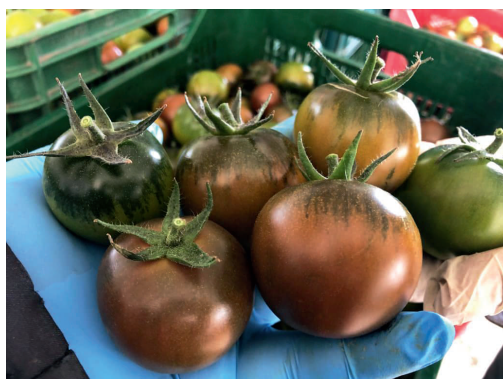

Bright green fruit at ripening with dark green shoulder. The weight can vary depending on the salinity of the nutrient solution. Single fruit harvest. **Weight 70-80 g.**

Resistances:

HR: Vd:0 / Va:0 / Fol:0-1 / ToMV:0-2

IR: MaMiMj

Categories: [INDETERMINATE TOMATO](#)

INFORMAZIONI AGGIUNTIVE

Shape	Round and smooth
Weight	80 g
Vigor	Good
Cycle	Medium – Early
Strength	HR: Fol:0-1, HR: ToMV:0-2, HR: Va:0, HR: Vd:0, IR: MaMiMj, IR:TSWV
Use	Greenhouse, Open Field, Tunnel